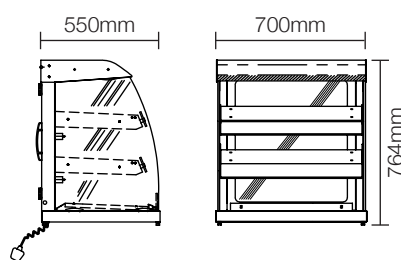

SPECIFICATIONS

Stock Code	Overall size mm	Weight kg	Wattage kw	List Price £
2 Tier Table-Topper				
V2TOH700	700 x 550 x 764h	67	2.5	£2802
3 Tier Table-Topper				
V3TOH700	700 x 550 x 985h	75	2.5	£3109

OPTIONAL REAR DOORS

Display Code	Door Code	List price (£)
V2TOH700	VDR20	£116
V3TOH700	VDR24	£137

DIMENSIONS

V3TOH700

V2TOH700

For more information on this product, please contact a member of our sales team or visit our website.