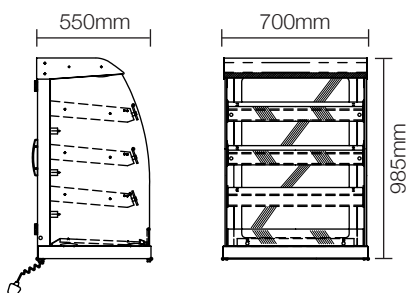

SPECIFICATIONS

Stock Code	Overall size mm	Weight kg	Wattage kw	List Price £
2 Tier Table-Topper				
V2TOH700	700 x 550 x 764h	67	2.5	£2802
3 Tier Table-Topper				
V3TOH700	700 x 550 x 985h	75	2.5	£3109

OPTIONAL REAR DOORS

Display Code	Door Code	List price (£)
V2TOH700	VDR20	£116
V3TOH700	VDR24	£137

DIMENSIONS

V3TOH700

V2TOH700

For more information on this product, please contact a member of our sales team or visit our website.