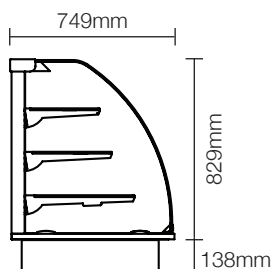

Vision Drop-In Ambient Self Help

IMAGE SHOWN IS A VOADI900

SPECIFICATIONS

Stock Code	Overall size mm	Weight kg	Wattage kw	List Price £
VOADI600	600 x 749 x 829h	70	0.3	£2717
VOADI900	900 x 749 x 829h	84	0.3	£2774
VOADI1200	1200 x 749 x 829h	108	0.3	£2833

COUNTER CUT-OUT SIZES

Stock Code	Minimum cut-out size mm
VOADI600	555 x 660
VOADI900	855 x 660
VOADI1200	1155 x 660

CHARACTERISTICS

- Open fronted ambient drop-in display for self help service.
- Ideal for confectionery, crisps, fruit etc.
- Three glass shelves with illumination to all shelf levels.
- Open back standard, rear doors not available for this display.
- Square glass version also available as optional extra.