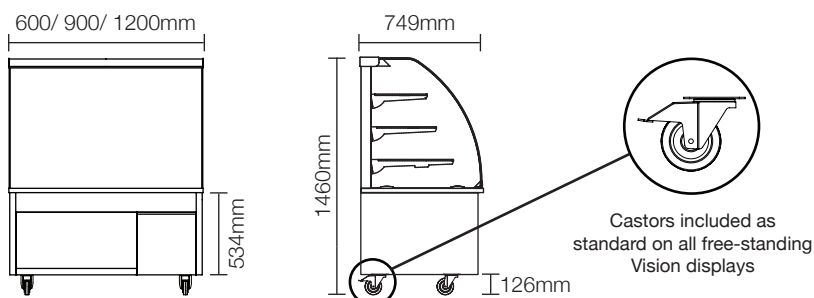

IMAGE SHOWN IS VOA900-GO WITH A FASCIA PANEL

Vision Free-Standing Ambient Self Help

CHARACTERISTICS

- Open fronted ambient free-standing display for self help service.
- Ideal for confectionery, crisps, fruit etc.
- Three glass shelves with illumination to all shelf levels.
- Castors included as standard which give an overall height of 1460 mm.
- Adjustable feet are available as an optional extra.
- Open back as standard. Rear doors not available for this display.
- Square front glass version also available as optional extra.

SPECIFICATIONS

Stock Code	Overall size mm	Weight kg	Wattage kw	List Price £
VOA600	600 x 749 x 1460h	100	0.3	£2821
VOA900	900 x 749 x 1460h	140	0.3	£2878
VOA1200	1200 x 749 x 1460h	180	0.3	£2937

OPTIONAL EXTRAS

- Tubular trayside or bag rest.
- Shelf edge ticket strips.
- Extended supply lead.
- Fascia panels.
- Export packing case.
- Adjustable feet.
- Square glass (replaces standard curved glass).

DIMENSIONS