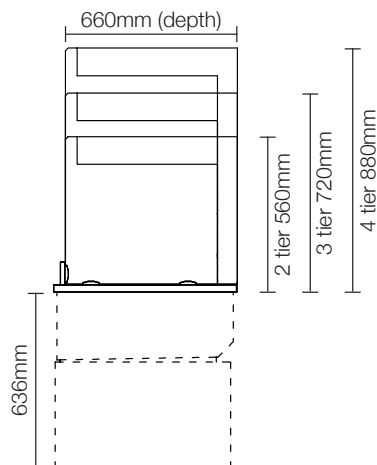

VISUAL SHOWS THE MC3ASMD3-GO DISPLAY

Manhattan Chilled Display Multideck

CHARACTERISTICS

- Distinctive art deco styling.
- Chilled display multidecks are designed for self help service.
- For the display of salads, drinks and fruit.
- Gentle flow of convected air maintains pre-chilled food at a safe regulated temperature.
- Double-glazed, full height side hinged doors included as standard.
- The angle of the display deck can be adjusted for enhanced presentation.
- Gantry mounted controller on operators side (GO) as standard.
- The gantry controller can be installed on customer side (GC) on request.

SPECIFICATIONS

Stock Code	Capacity gn	Overall size mm	Weight kg	Wattage kw	List Price £
Chilled 2 tier multideck with doors					
MC2ASMD2-GO	2/1	825 x 660 x 560h	110	2.7	£4247
MC2ASMD3-GO	3/1	1175 x 660 x 560h	144	2.8	£4792
MC2ASMD4-GO	4/1	1525 x 660 x 560h	180	3.0	£5076
Chilled 3 tier multideck with doors					
MC3ASMD2-GO	2/1	825 x 660 x 720h	144	2.7	£4711
MC3ASMD3-GO	3/1	1175 x 660 x 720h	161	2.8	£4973
MC3ASMD4-GO	4/1	1525 x 660 x 720h	204	3.0	£5611
Chilled 4 tier multideck with doors					
MC4ASMD2-GO	2/1	825 x 660 x 880h	155	2.7	£5270
MC4ASMD3-GO	3/1	1175 x 660 x 880h	176	2.8	£5492
MC4ASMD4-GO	4/1	1525 x 660 x 880h	219	3.0	£5727

COUNTER CUT-OUT SIZES

Stock Code	Cut-out size mm (minimum)
MC2ASMD2-GO	780 x 650
MC2ASMD3-GO	1130 x 650
MC2ASMD4-GO	1480 x 650
MC3ASMD2-GO	780 x 650
MC3ASMD3-GO	1130 x 650
MC3ASMD4-GO	1480 x 650
MC4ASMD2-GO	780 x 650
MC4ASMD3-GO	1130 x 650
MC4ASMD4-GO	1480 x 650