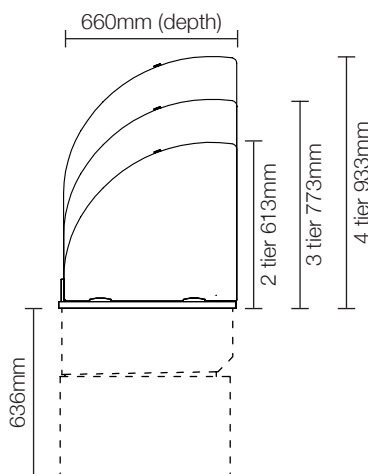

### SPECIFICATIONS

Stock Code	Capacity gn	Overall size mm	Weight kg	Wattage kw	List Price £
<b>Chilled 2 tier multideck with doors</b>					
DC2ASMD2-GO	2/1	825 x 660 x 613h	110	2.7	£4345
DC2ASMD3-GO	3/1	1175 x 660 x 613h	144	2.8	£4903
DC2ASMD4-GO	4/1	1525 x 660 x 613h	180	3.0	£5194
<b>Chilled 3 tier multideck with doors</b>					
DC3ASMD2-GO	2/1	825 x 660 x 773h	144	2.7	£4822
DC3ASMD3-GO	3/1	1175 x 660 x 773h	161	2.8	£5088
DC3ASMD4-GO	4/1	1525 x 660 x 773h	204	3.0	£5742
<b>Chilled 4 tier multideck with doors</b>					
DC4ASMD2-GO	2/1	825 x 660 x 933h	155	2.7	£5390
DC4ASMD3-GO	3/1	1175 x 660 x 933h	176	2.8	£5620
DC4ASMD4-GO	4/1	1525 x 660 x 933h	219	3.0	£5862

### COUNTER CUT-OUT SIZES

Stock Code	Cut-out sizes mm (minimum)
DC2ASMD2-GO	780 x 650
DC2ASMD3-GO	1130 x 650
DC2ASMD4-GO	1480 x 650
DC3ASMD2-GO	780 x 650
DC3ASMD3-GO	1130 x 650
DC3ASMD4-GO	1480 x 650
DC4ASMD2-GO	780 x 650
DC4ASMD3-GO	1130 x 650
DC4ASMD4-GO	1480 x 650